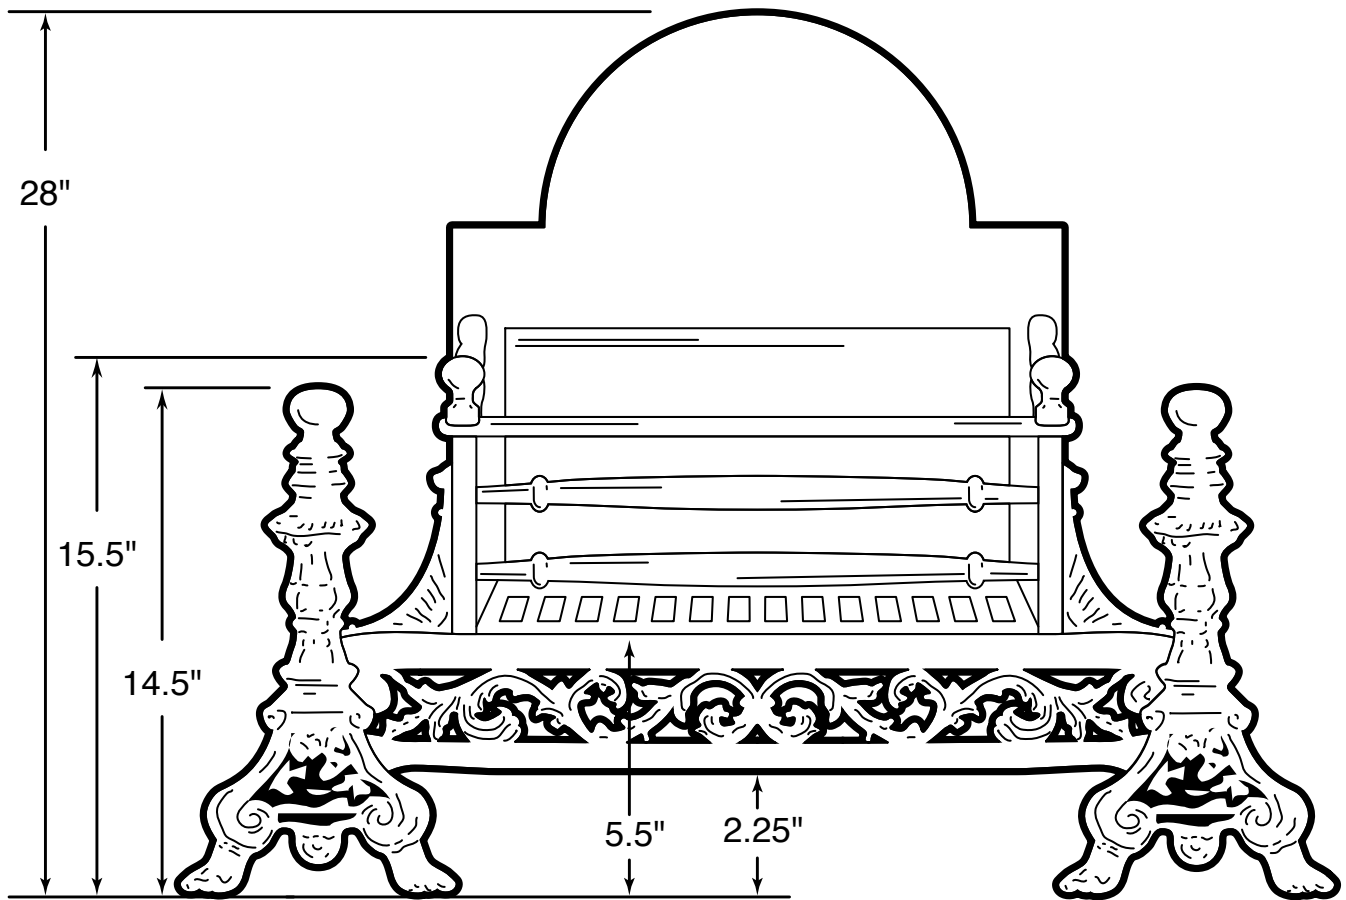

The 761

WEIGHT (GRATE ONLY): 135 lb

HOMEFIRES