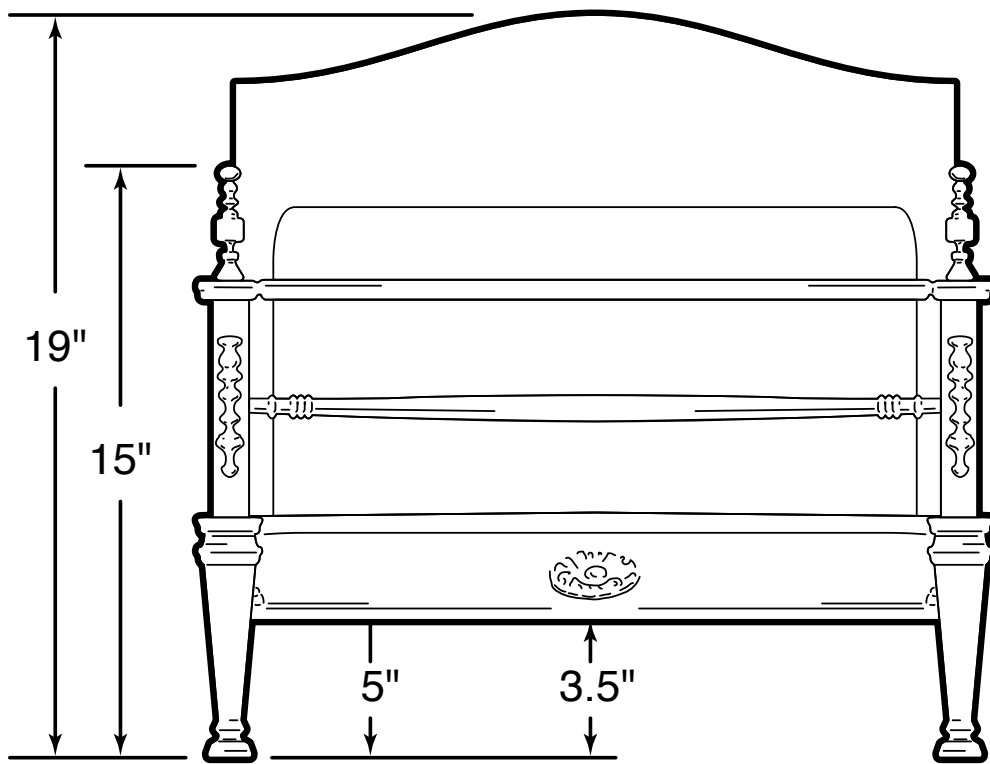

# The Cameo

WEIGHT (GRATE ONLY): 70 lb

HOMEFIRES