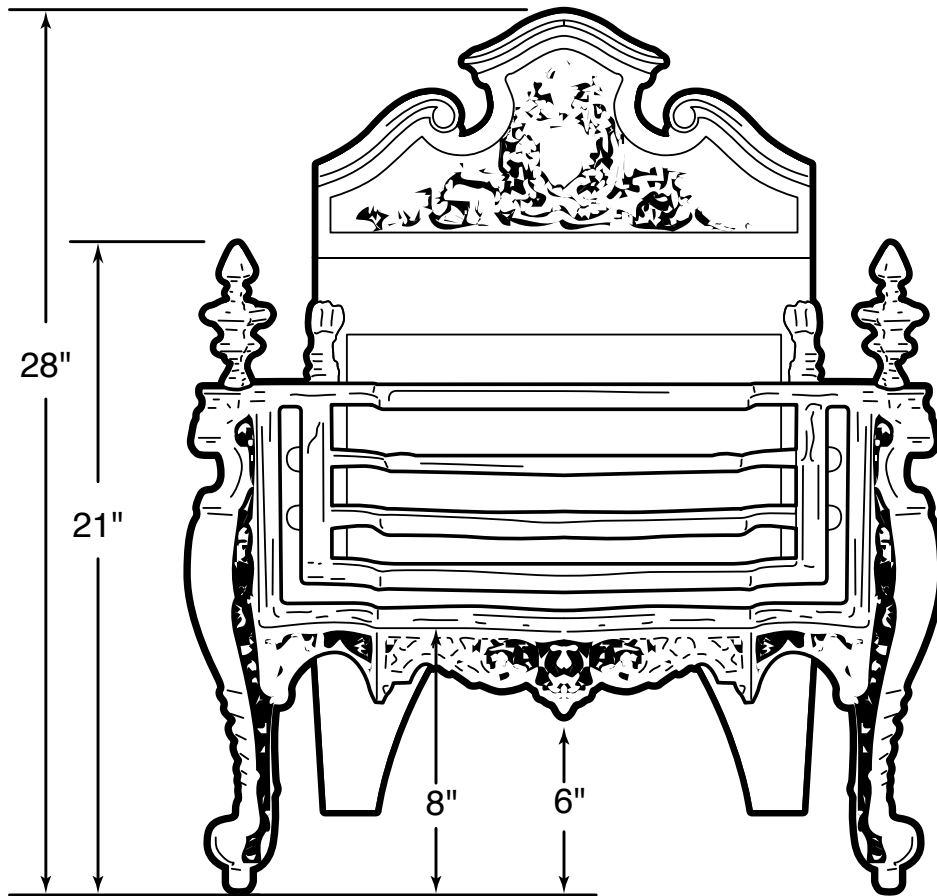

# The Chatelaine

WEIGHT (GRATE ONLY): 130 lb

H  ME FIRES