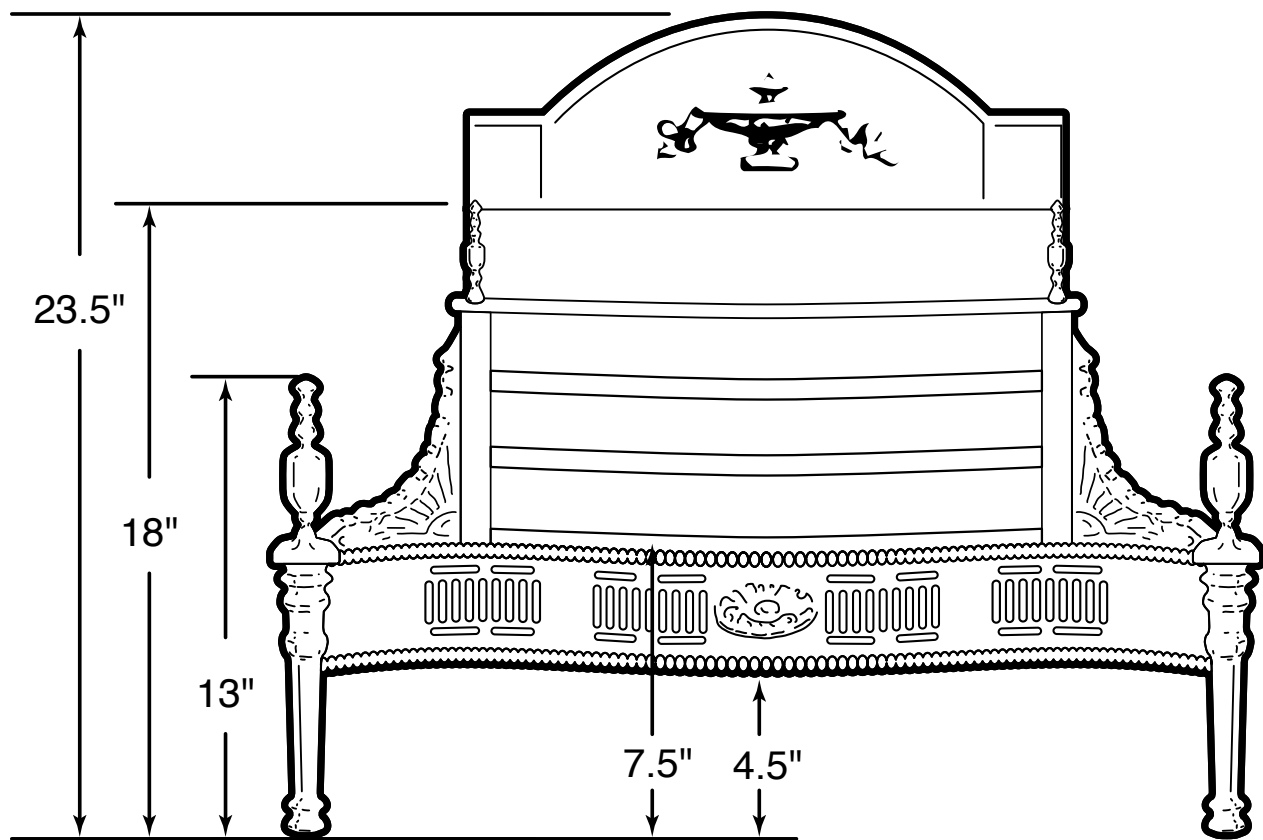

# The Connaught

WEIGHT (GRATE ONLY): 80 lb

HOMEFIRES