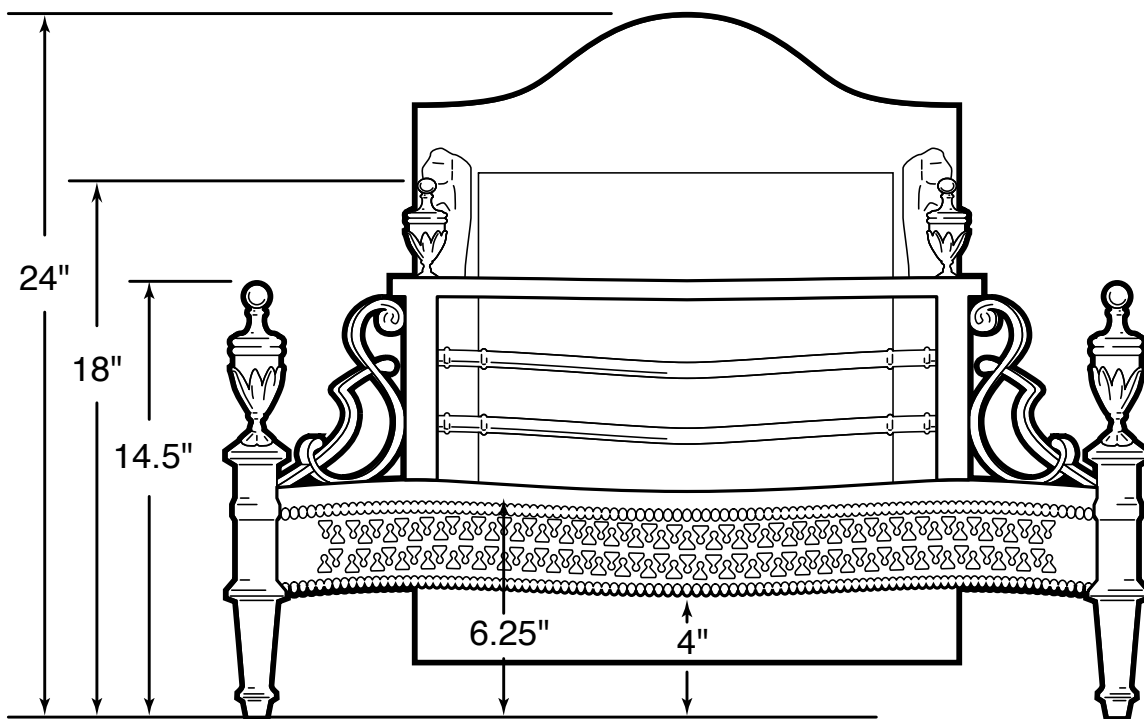

The Cumberland

WEIGHT (GRATE ONLY): 135 lb

HOMEFIRES