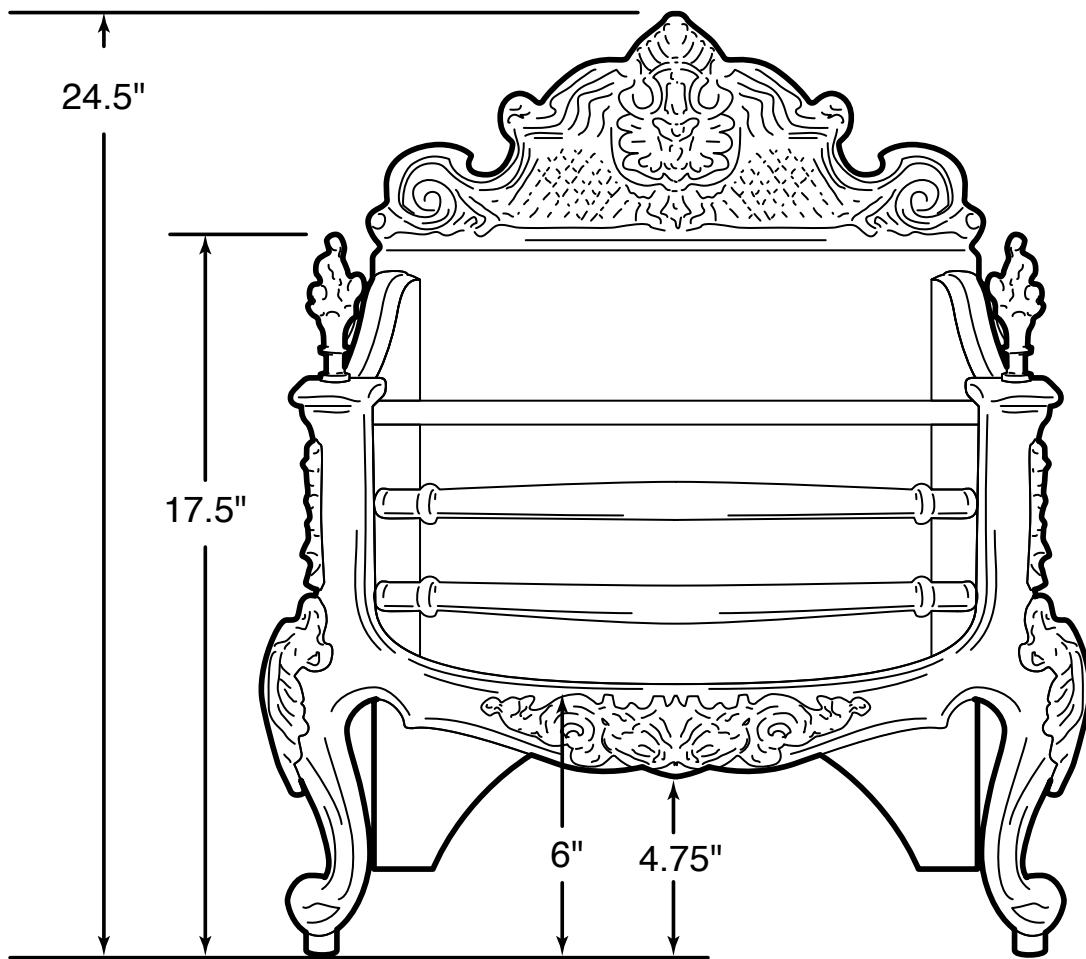

The Large French

WEIGHT (GRATE ONLY): 108 lb

H  **ME** **FIRES**