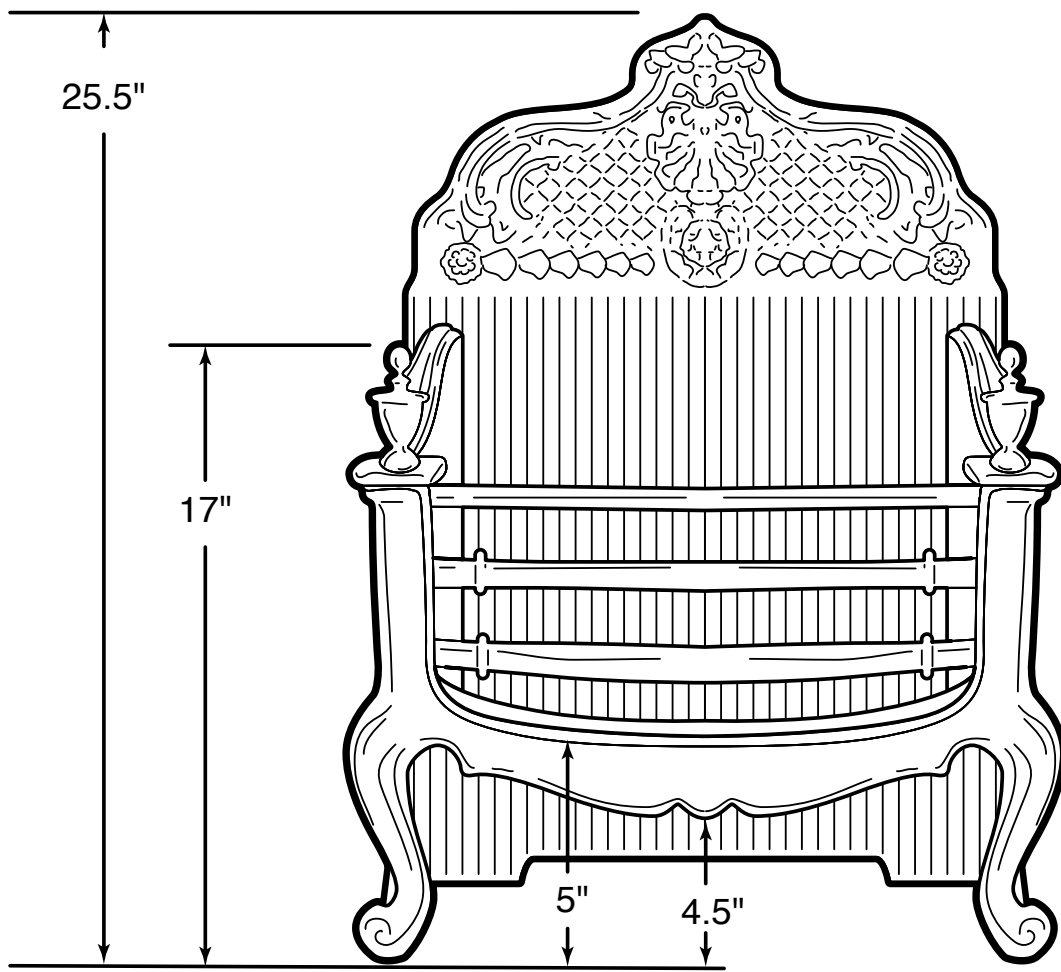

# The Polished Regency

WEIGHT (GRATE ONLY): 100 lb

HOMEFIRES