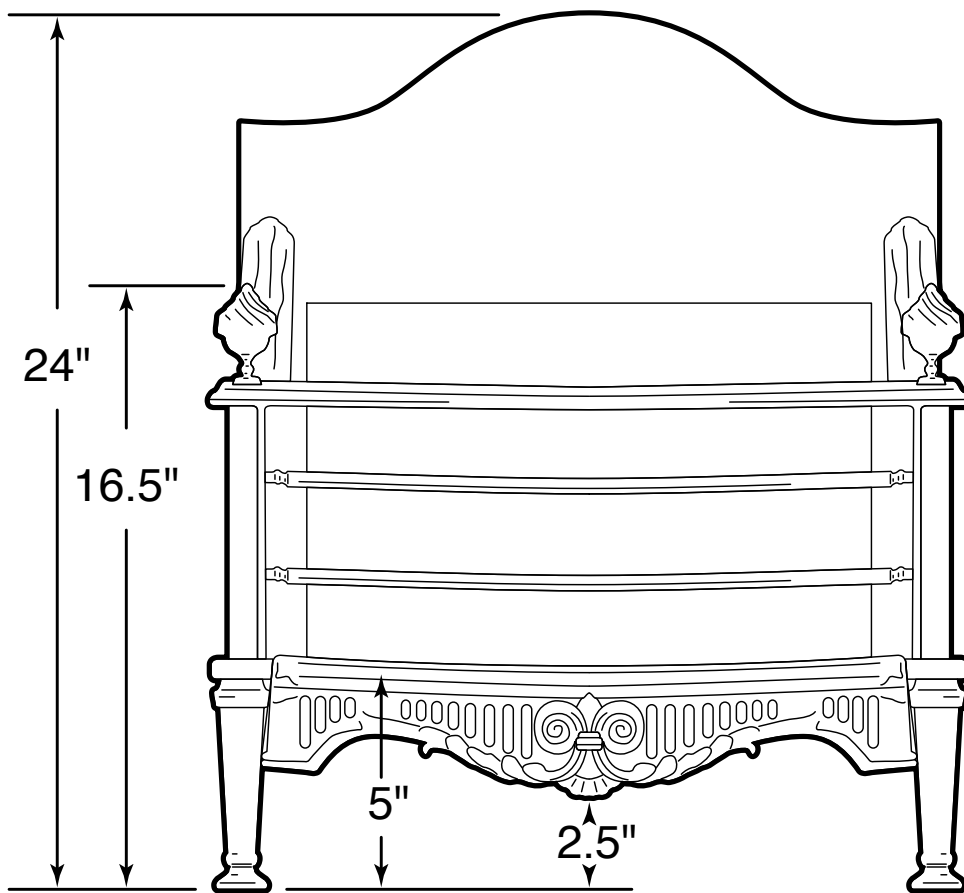

The Square Regency

WEIGHT (GRATE ONLY): 118 lb

H  ME FIRES